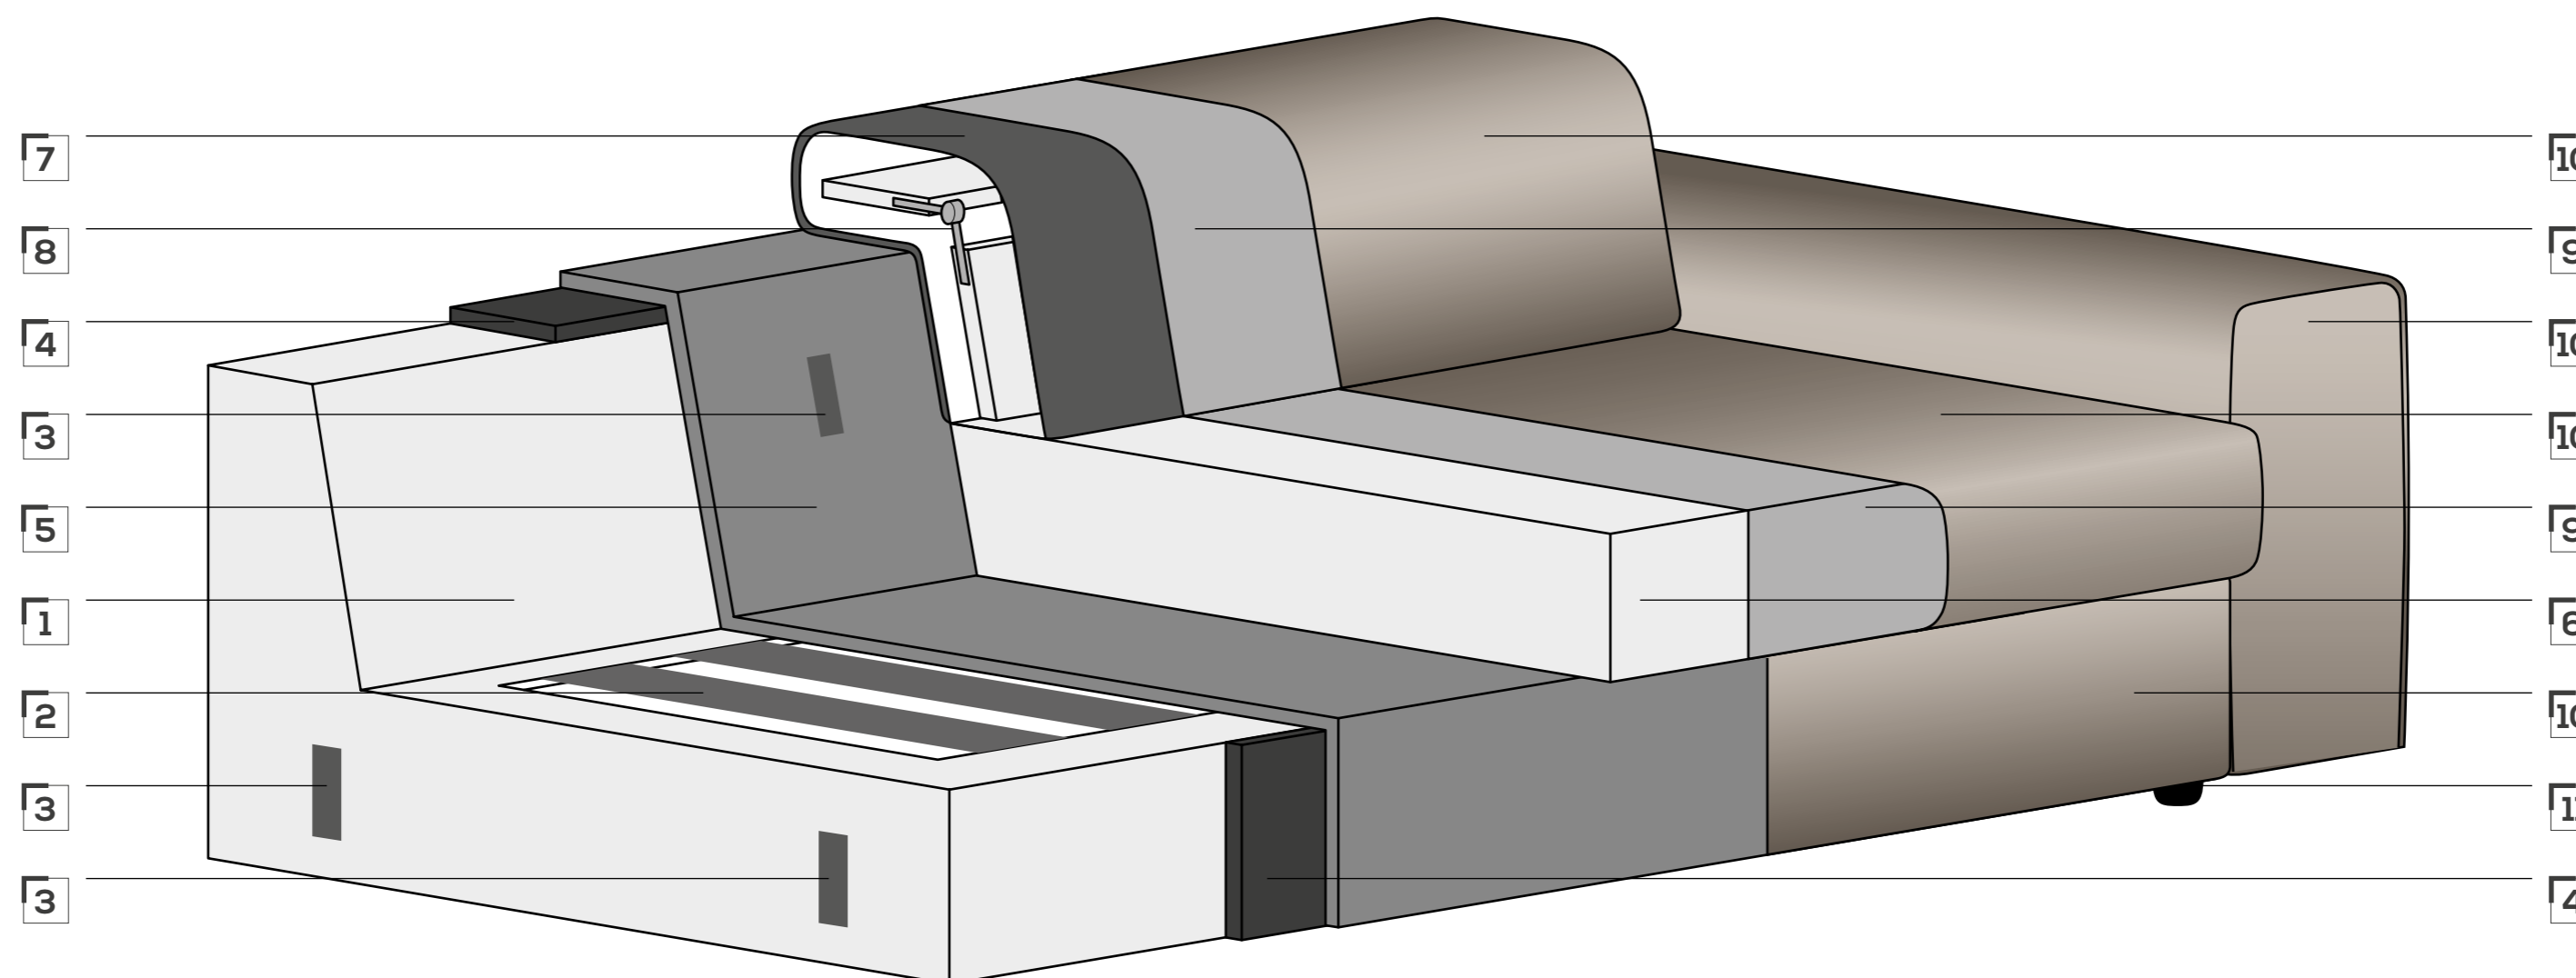

tecnicamente ONE

Meccanismo Relax Zero Wall

Disponibile nelle versioni manuale o elettrica. Versione elettrica disponibile con kit batteria al litio ricaricabile.

Versione Letto

Prevista negli elementi senza meccanismo Relax.

Sfoderabilità

Completamente sfoderabile nelle versioni TESSUTO, PELLE ed ECOPELLE.

Relax Zero Wall mechanism

Available in manual or electric versions. Electric version available with rechargeable lithium battery kit.

Bed version

Available in elements not featuring Relax mechanism.

Removable covers

Fully removable covers in FABRIC, LEATHER and FAUX LEATHER versions.

- **1** Struttura in legno e agglomerato.
  Frame in wood and wood agglomerate.
- **2** Molleggio seduta nastri elastici in fibra propilenica e lattice da 80mm tesi meccanicamente.
  Seat sprung in mechanically-tensioned 80-mm propylene fibre and latex webbing.
- **3** Baionette per innesto braccioli e cuscini schienali.
  Bayonet-mounted armrests and back cushions.
- **4** Imbottitura in poliuretano espanso indeformabile D40.
  Filling in non-deforming D40 polyurethane foam.
- **5** Rivestimento in ovatta poliestere gr300.
  Covered in 300-gram polyester wadding.
- **6** Cuscino seduta in poliuretano espanso elastico indeformabile D35.
  Seat cushion in non-deforming D35 elastic polyurethane foam.

- **7** Cuscino schienale in poliuretano espanso indeformabile D18.
  Back cushion in non-deforming D18 polyurethane foam.
- **8** Meccanismo per movimento schiena reclinabile.
  Reclining back mechanism.
- **9** Rivestimento in ovatta di poliestere gr400.
  Covered in 400-gram polyester wadding.
- **10** Rivestimento in tessuto, pelle ed ecopelle.
  Covered in fabric, leather or faux leather.
- **11** Piedini ABS effetto sospeso, STEEL in metallo o WOOD in rovere moro con profilo tinta alluminio.
  Feet in suspended-effect ABS, metal STEEL or dark oak WOOD with aluminium colour profile.