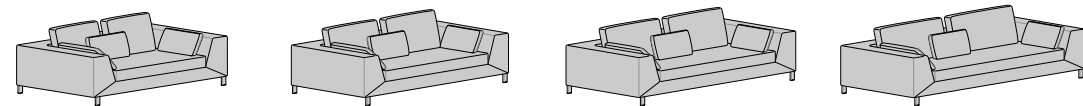

*234 cm Sofa with two-tone body
Skate Feet
Two 60x30 cm Decorative Cushions*

SUGAR

TECNICAMENTE

FREE

TECNICAMENTE

DIVANI / ELEMENTI SUGAR

Divano
L 174 P 98 H 87

Divano
L 194 P 98 H 87