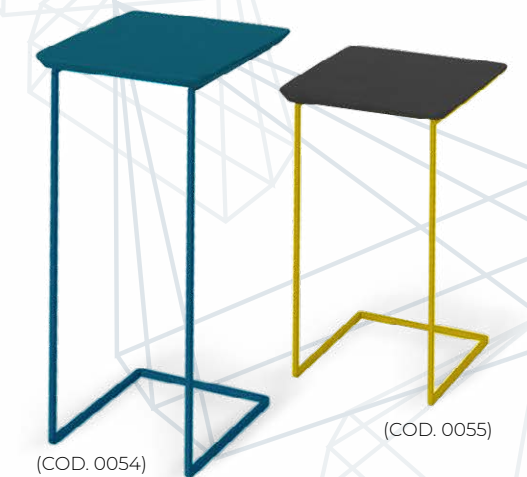

(COD. 0054)

(COD. 0055)

L'EGO 8X4 - cm 240X120 (COD. 0580) in pelle C | in C leather

® MODELLO REGISTRATO - ® PATENTED MODEL

Panca con schienali L e M - Rivestimento in Silk 6535, Piedi a sfera metallo e legno laccato ral 3005/7022
Bench with Large and Medium backrests - Covering in Silk 6535,
Ball feet in wood col. ral 3005/7022 with metal insert

L'EGO 4X4 - cm 120X120 (COD. 0576) in pelle C | in C leather

Schienale L | Large backrest (COD. 0583) in pelle | in leather - Bacio 3515
Cuscino con rullo | Cushion with roll (COD. 9991) in tessuto | in fabric - Dubai 3936 - Mirò 05

Schienale M | Large backrest (COD. 0582) in pelle | in leather - Silk 6535
Cuscino con rullo | Cushion with roll (COD. 9991) in pelle | in leather - Silk 6535

SELFY TAVOLINI
(COD. 0052) SELFY 80x80xh35
(COD. 0053) SELFY 50x50xh52
(COD. 0054) SERVETTO ALTO 25X35xh65
(COD. 0055) SERVETTO BASSO 25X35xh52