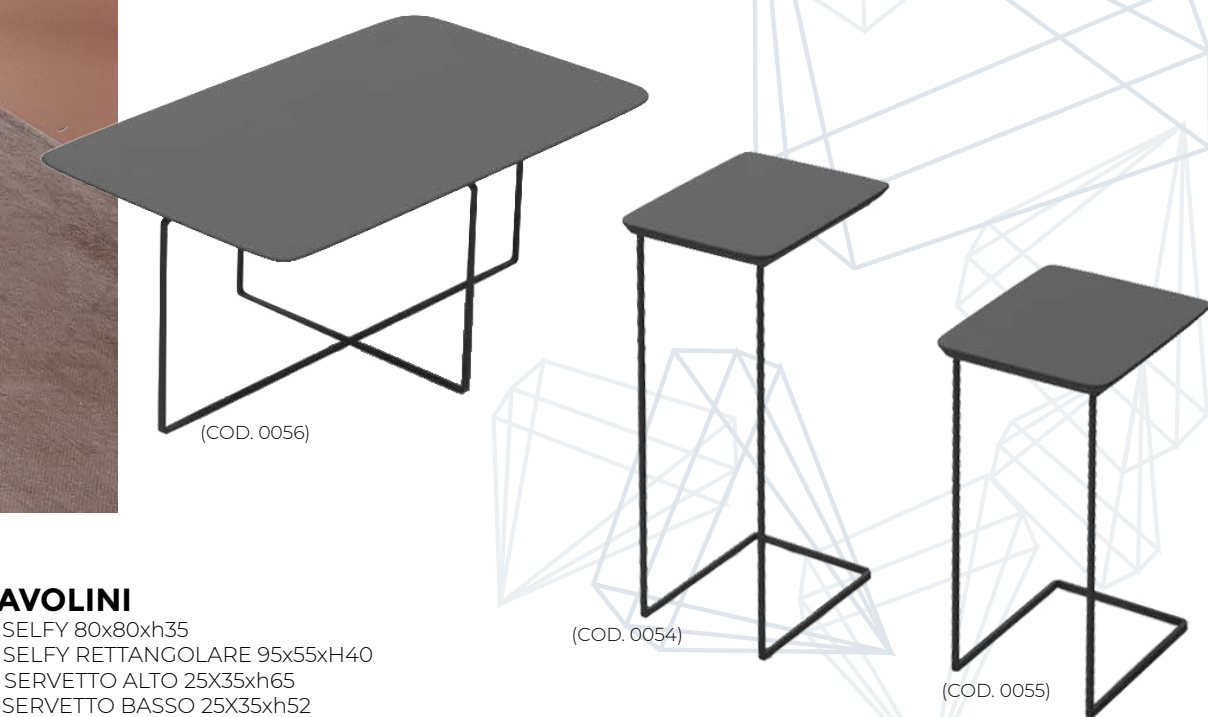

SELFY DORMOSA L - cm 107 - (COD. 0590 - 0598 - 0599)

SELFY POLTRONA L RECLINER - cm 107 - (COD. 0594 - 0597 - 0596)

SELFY POUF - cm 95 - (COD. 0801)

SELFY POLTRONA L - cm 107 - (COD. 0587 - COD. 0597 - 0596)

SELFY POLTRONA L RECLINER - cm 107 - (COD. 0594 - 0597 - 0596)

SELFY TAVOLINI

(COD. 0052) SELFY 80x80xh35
(COD. 0056) SELFY RETTANGOLARE 95x55xh40
(COD. 0054) SERVETTO ALTO 25x35xh65
(COD. 0055) SERVETTO BASSO 25x35xh52