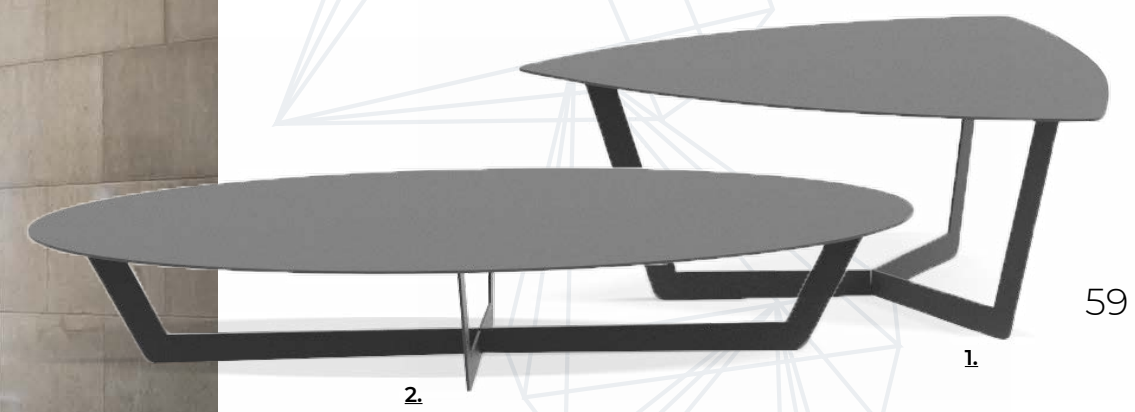

GLORIA - cm 242
(COD. 0430)
in pelle C | in pelle C

® MODELLO REGISTRATO - ® PATENTED MODEL
3 Posti Grande - Rivestimento in pelle Carezza col. 329 . Piedi in metallo finitura grigio ombra.
3 Seater Large - Covering in Carezza leather col. 329 . Metal feet dark grey finish.

GLORIA - Pouf
(COD. 0801) - cm 91x91 h43
in pelle C | in C leather (Nuvole 5063)
slitte metallo | metal base (Ral 7022)

® MODELLO REGISTRATO - ® PATENTED MODEL
Tavolini - In metallo, finitura graphite
Iron tables - In metal, finishing graphite black

PLECTRUM & ECLIPSE
(COD. 0036 - 0035)
cm 83x83 h32 | cm 120x70 h25
metallo | metal (Graphite Black)