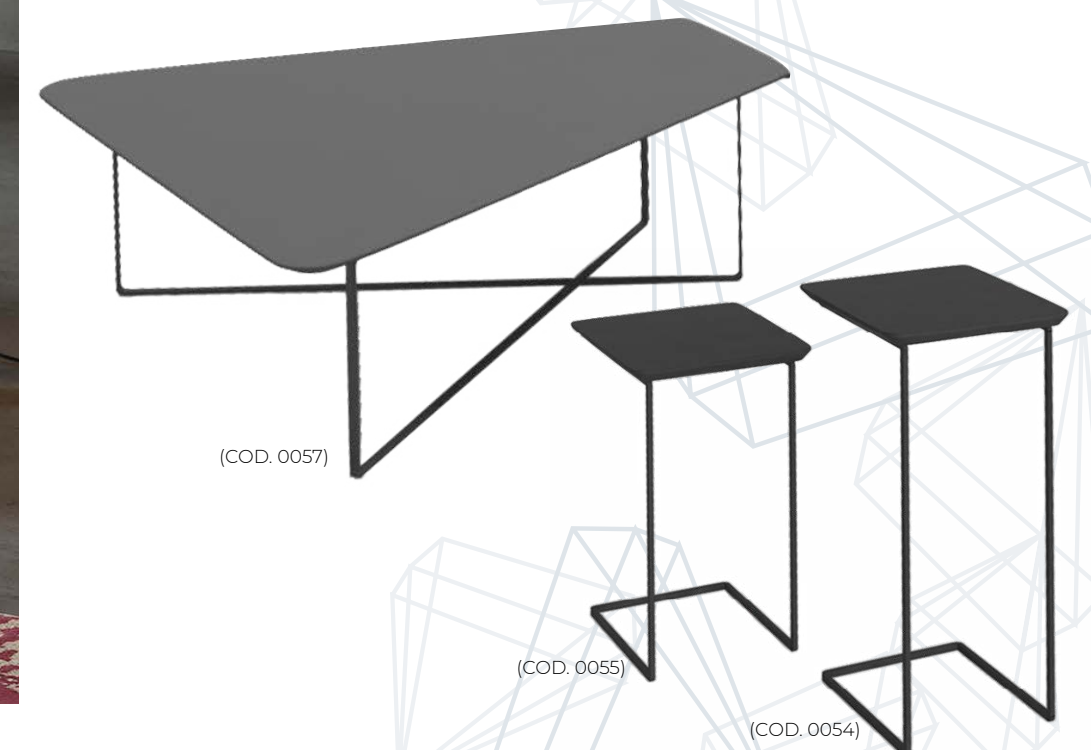

SELFY POLTRONA XL - cm 127

(COD. 0595) Fianchi laterali SX DX (COD. 0596 - 0597)
in tessuto B | in B fabric

® MODELLO REGISTRATO - ® PATENTED MODEL

Poltrona XL relax 2 motori - Rivestimento in Rubens 1641/15, fianchi laterali in Dubai 3936. Piedi in ABS.
Chair XL 2 motors - Covering in Rubens 1641/15, leather sides Dubai 3936. Feet in plastic ABS.

BLUETOOTH DISPONIBILE
bluetooth available

SEDUTE MOTORIZZATE
electric functions

Prezzo composizione consigliata (dormosa XL + tavolo trapezio + poltrona XL recliner)
Price recommended composition (Chaise lounge XL + trapeze table + chair XL recliner)