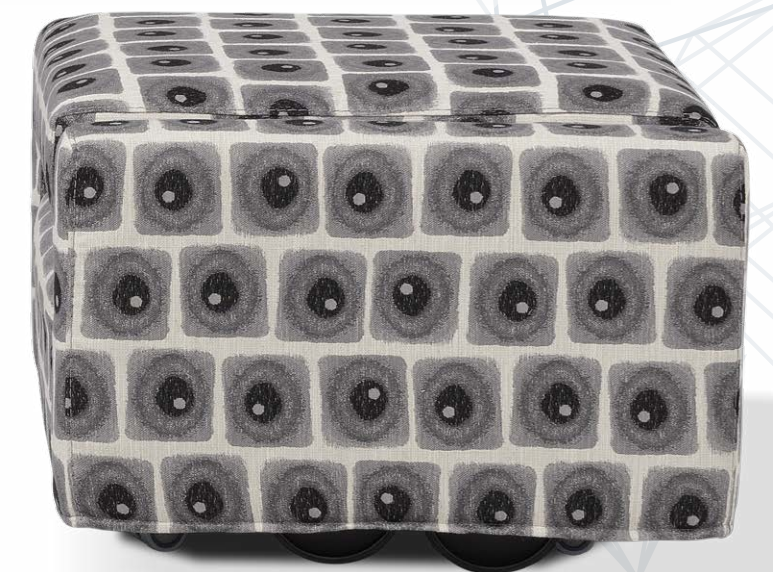

SFODERABILE
removable cover

QQ - cm 68
(COD. 0196)
in tessuto B | in B fabric

© MODELLO REGISTRATO - ® PATENTED MODEL
Poltroncina / pouf con ruote a scomparsa - Rivestimento in Galassia 223 e Mirò 05
Armchair / footstool with retractable wheels - Covering in Galassia 223 e Mirò 05