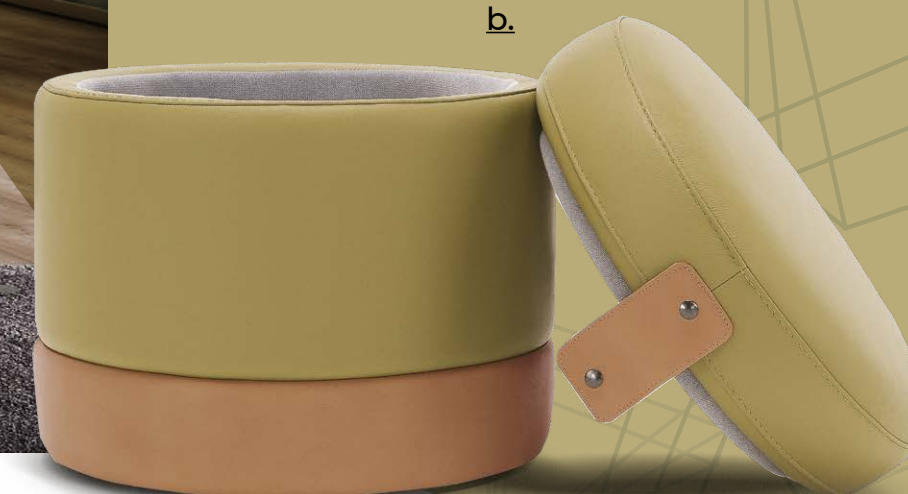

b.

BABOUCHE - cm 256
(COD. 0514 - 0513)
in Cashmere | in Cashmere

® MODELLO REGISTRATO - ® PATENTED MODEL
Poltrona (L) laterale Bassa SX con 1 Relax, Poltrona (L) laterale Bassa DX con 1 Relax - Rivestimento in Cashmere 09 - Deco in pelle Bacio 3506
Chair (L) one arm Low L with 1 Recliner, Chair (L) one arm Low R with 1 Recliner - Covering in Cashmere 09 - Deco in Bacio leather 3506

a.
MORFEO - Lamp
(COD. 7777) - h180
in metallo | metal (Graphite Black)
paralume | lampshade (White)

b.
TONDER - Pouf contenitore
(COD.) - 55x55 h50
in pelle C | in C leather (Carezza 255)